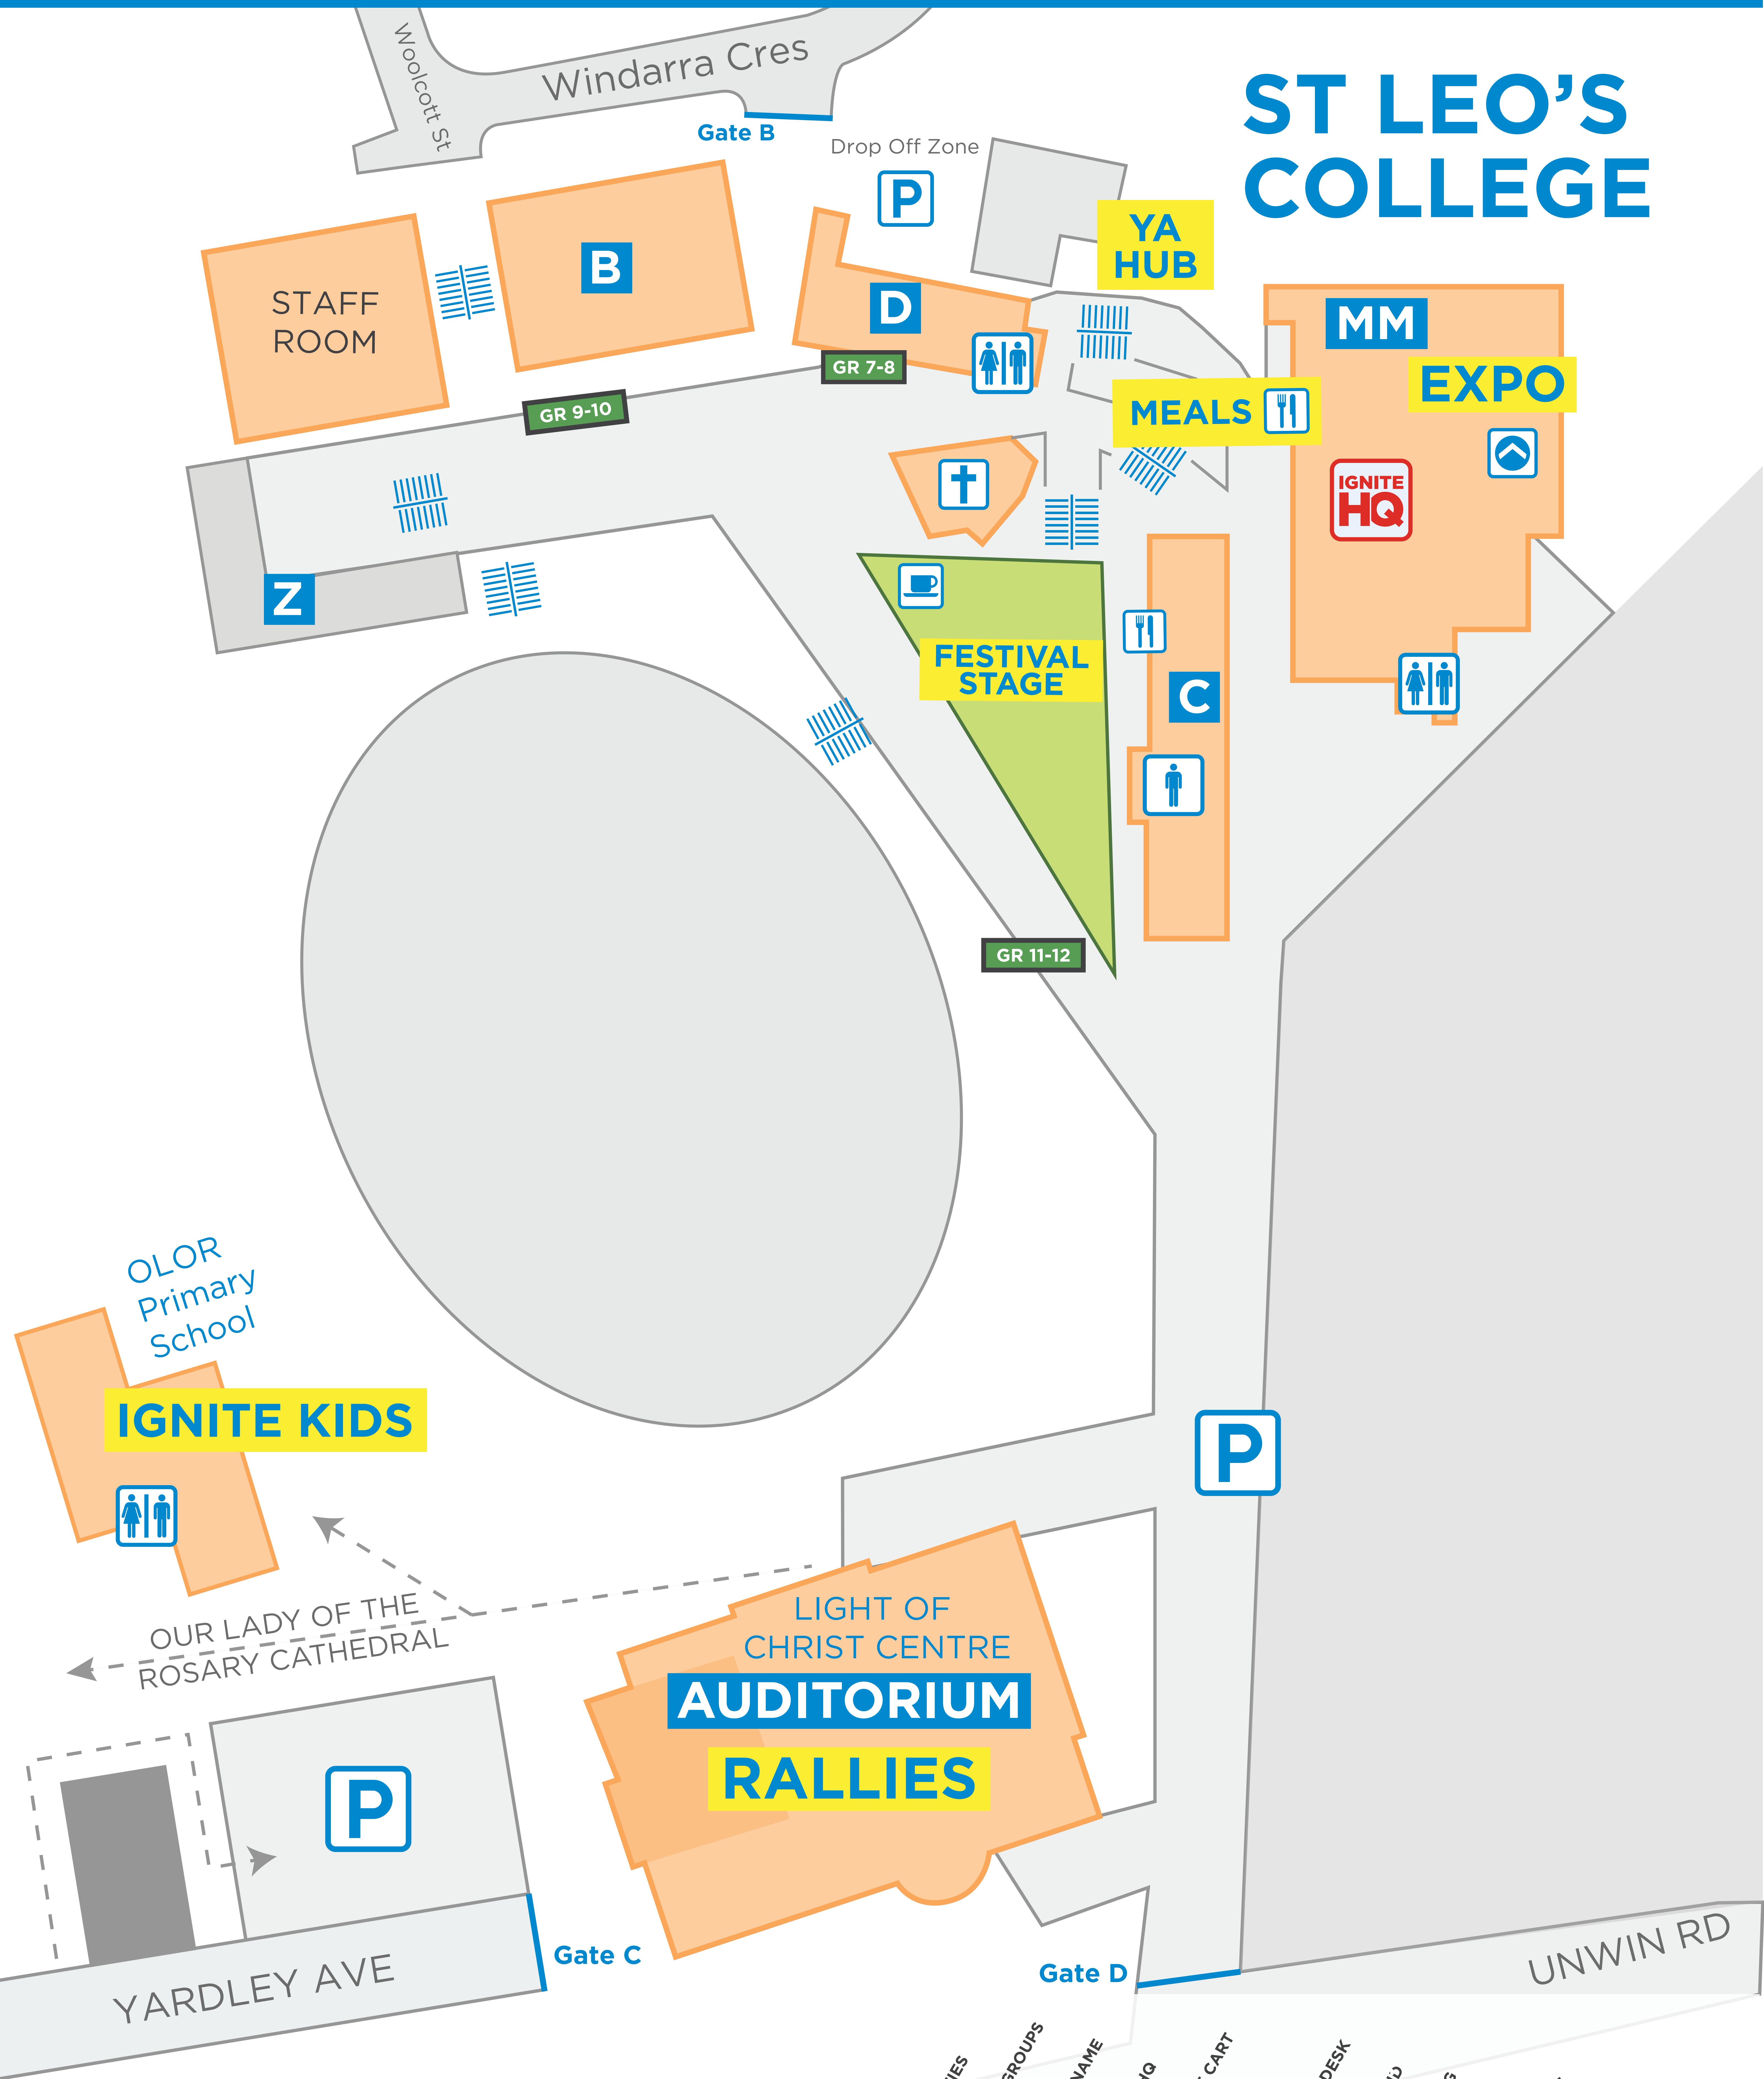

# ST LEO'S COLLEGE

## LEGEND

- ACTIVITIES
- SMALL GROUPS
- BLOCK NAME
- IGNITE HQ
- COFFEE CART
- FOOD
- MERCH DESK
- FIRST AID
- PARKING
- CHAPEL
- TOILETS